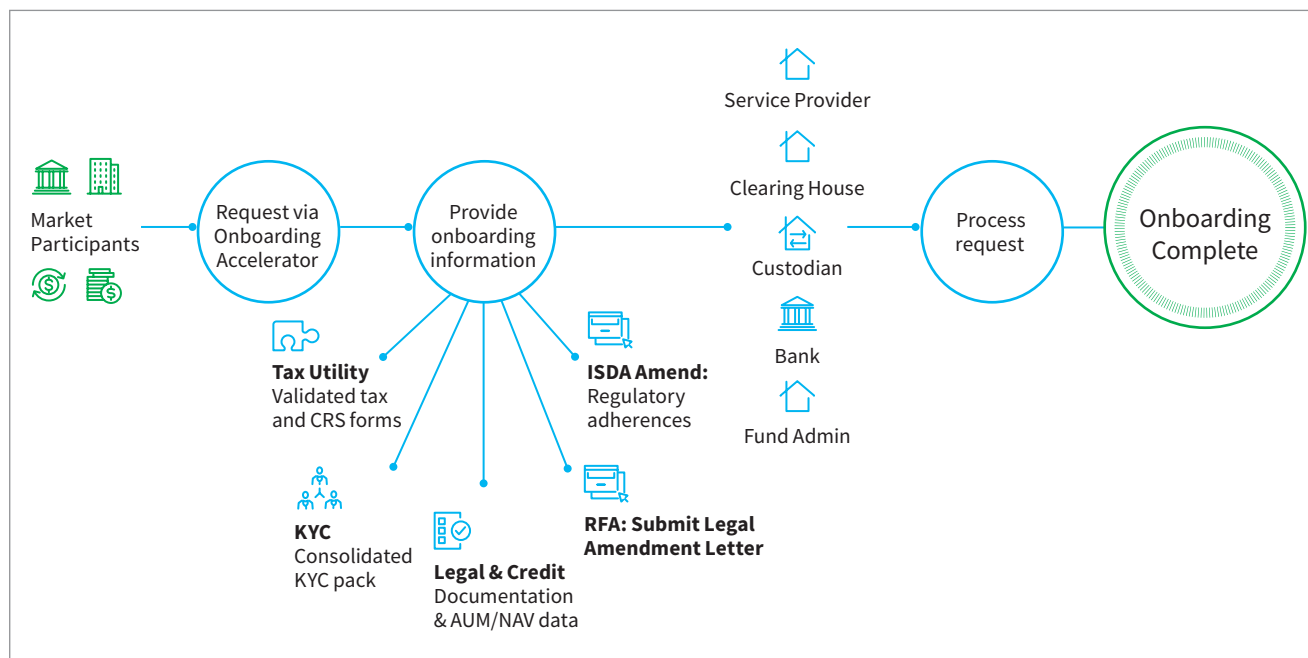

#### Decrease

the cost of doing business

#### Standardize and automate

processes across client types  
and regions

#### Guide clients

through your firm's onboarding  
requirements, improving  
their experience

Onboarding Accelerator allows you to define your firm’s onboarding requirements and customize the workflow unique to your internal team. With an at-a-glance dashboard, Onboarding Accelerator provides real-time status and identifies outstanding requirements. Information is transparent to all parties from the point of initiation through to onboarding completion.