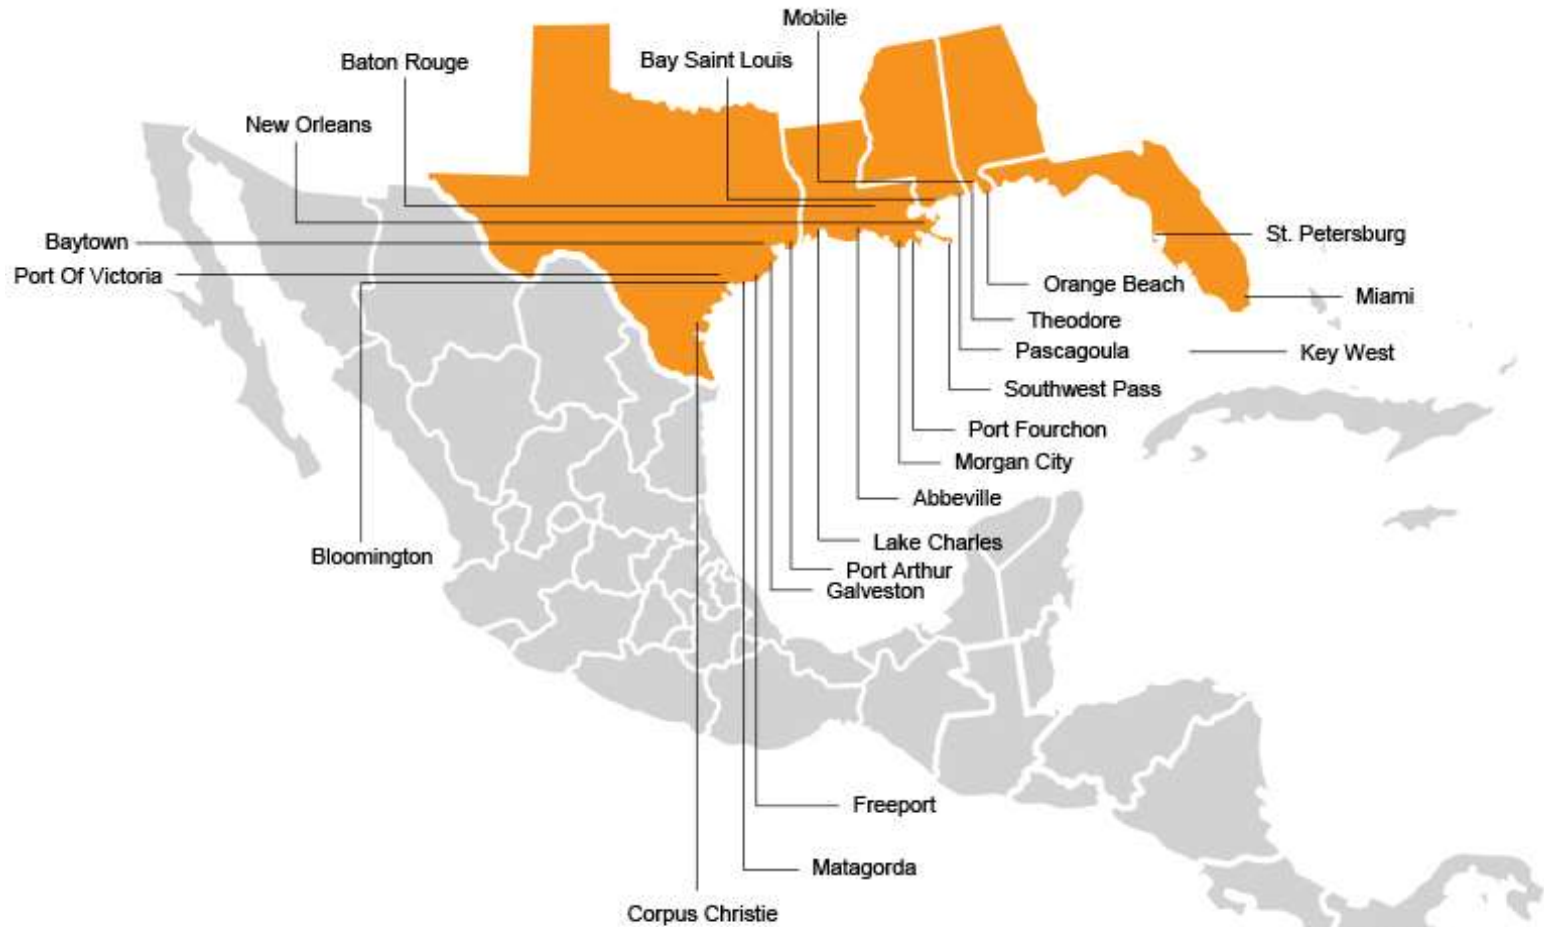

We are continuously working on increasing the coverage of our real-time AIS receiver station network. On the following pages you will find a view of the recent additions & enhancements country by country.

Denmark

AIS Antenna Station Location Update

Australia

AIS Antenna Station Location Update

Thailand

Addition of New Stations Globally

Extension of Existing Feeds

Extended coverage in the Gulf of Mexico