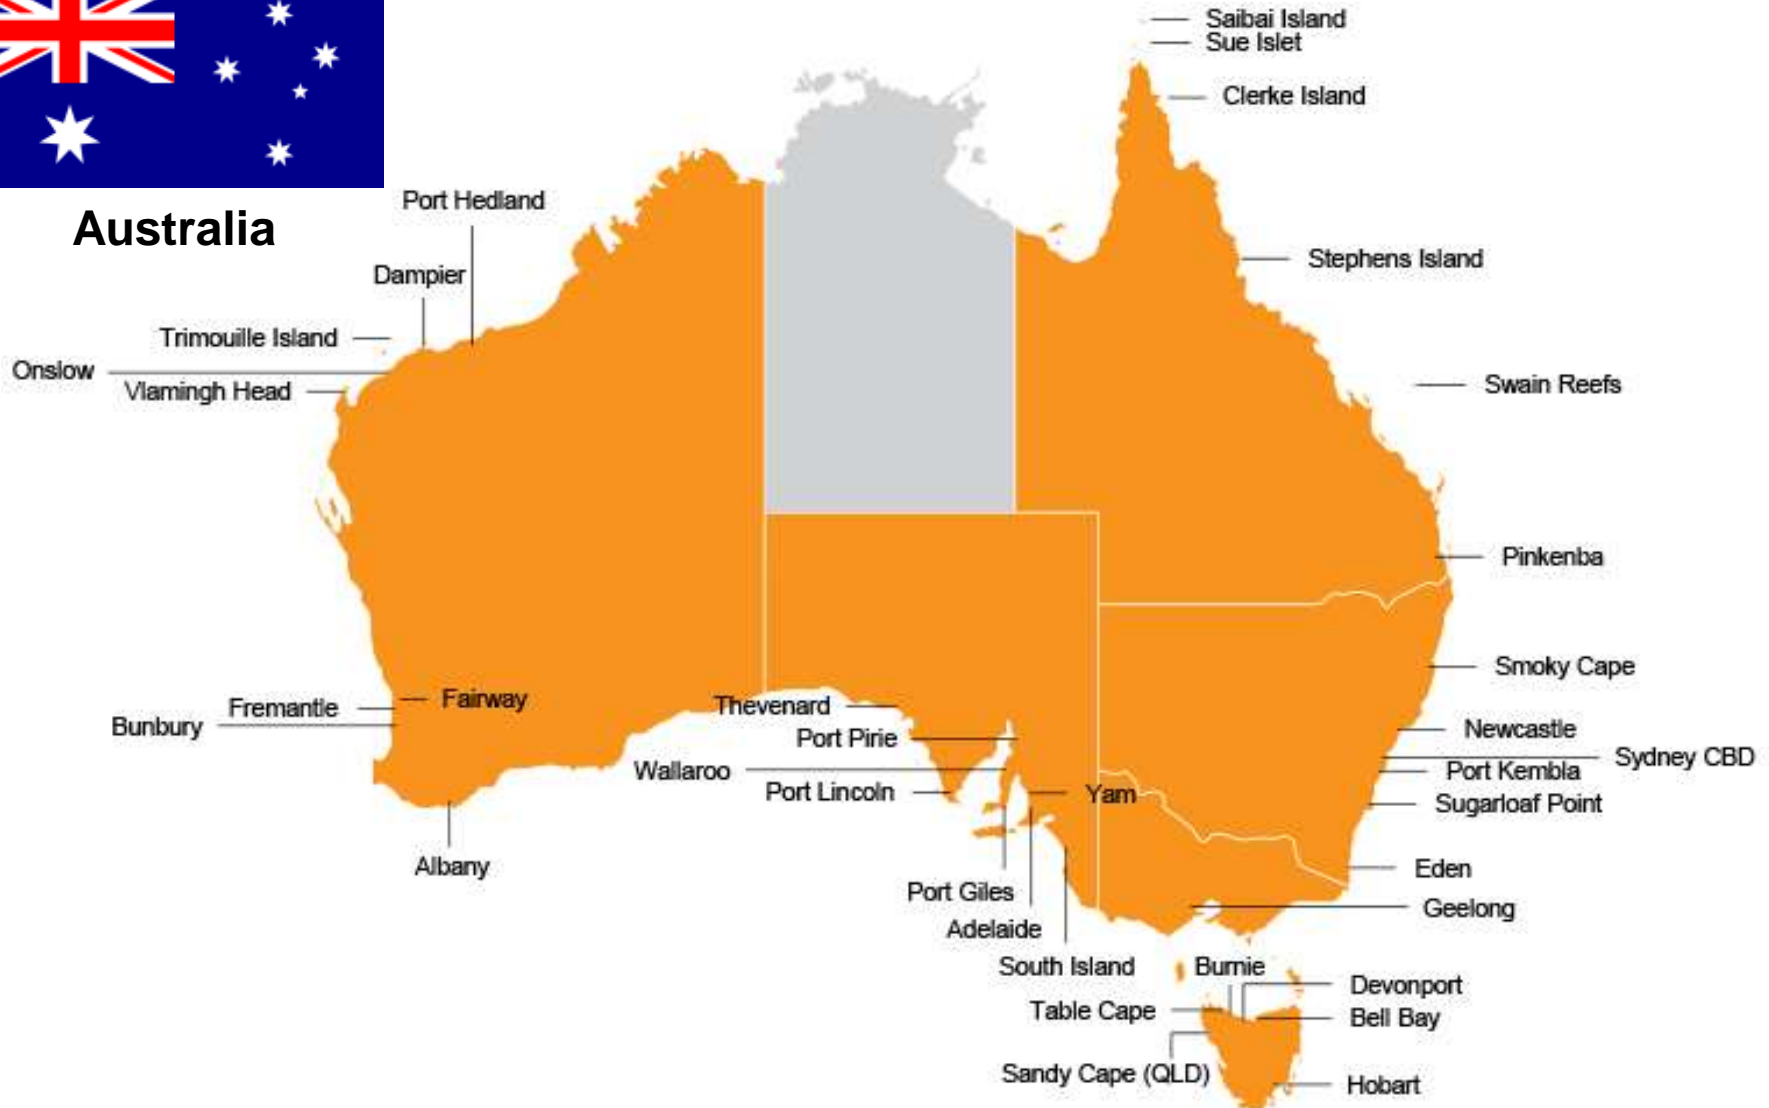

We are continuously working on increasing the coverage of our real-time AIS receiver station network. On the following pages you will find a view of the recent additions & enhancements country by country.

Denmark

AIS Antenna Station Location Update

Australia

AIS Antenna Station Location Update

Thailand

Addition of New Stations Globally

Extension of Existing Feeds

Extended coverage in the Gulf of Mexico